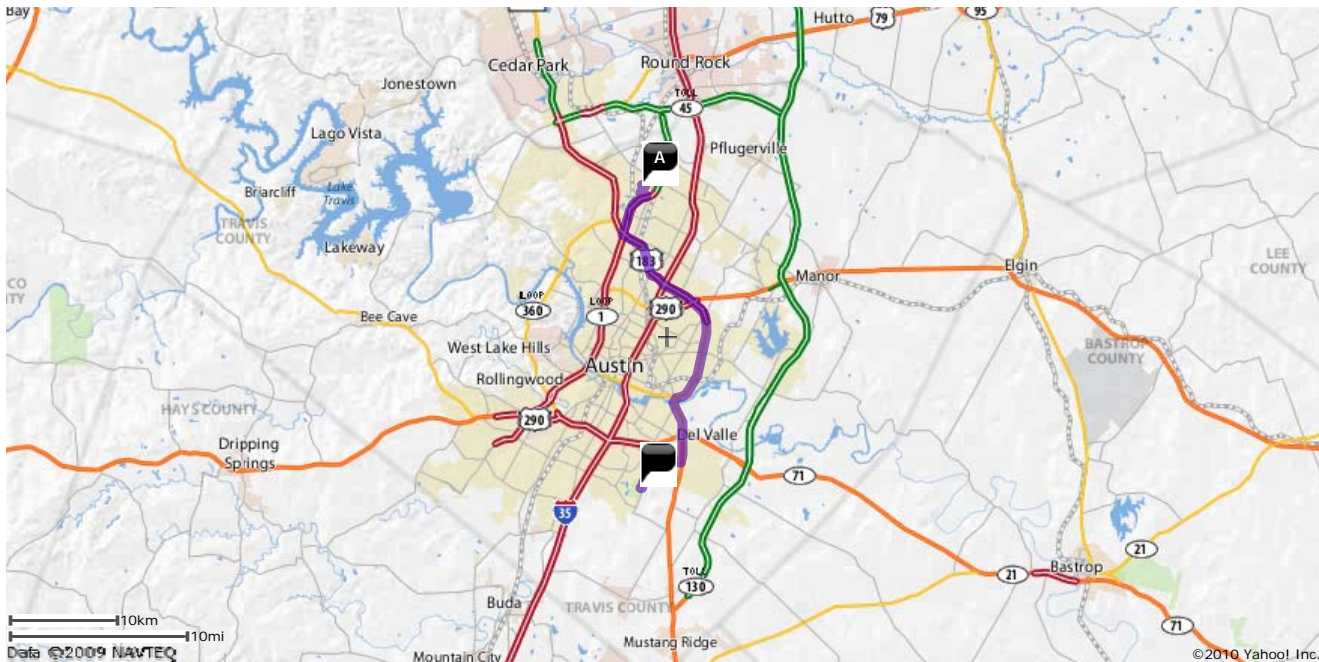

at&t Hi, at&t Mail

YAHOO! LOCAL
Maps

When using any driving directions or map, it's a good idea to do a reality check and make sure the road still exists, watch out for construction, and follow all traffic safety precautions. This is only to be used as an aid in planning.

A summitt elementary, 78727

1. Starting at **SUMMITT ELEMENTARY SCHOOL** on **MOSLEY LN** going toward **COLOGNE LN** - go **0.1** mi
2. Turn **R** on **AMHERST DR** - go **0.5** mi
3. Turn **L** on **DUVAL RD** - go **0.4** mi
4. Turn **R** on **N MO-PAC EXPY** - go **0.5** mi
5. Take **L** ramp onto **TX-1-LOOP S** - go **1.4** mi
6. Take the **US-183 S** exit onto **US-183 S** - go **16.3** mi
7. Turn **R** on **MCKINNEY FALLS PKY** - go **2.8** mi
8. Turn **R** on **STATE PARK RD**
9. Arrive at **MCKINNEY FALLS STATE PARK**

B mckinney falls state park, texas

Total Distance: 22.00 mi, Total Travel Time: 28 mins