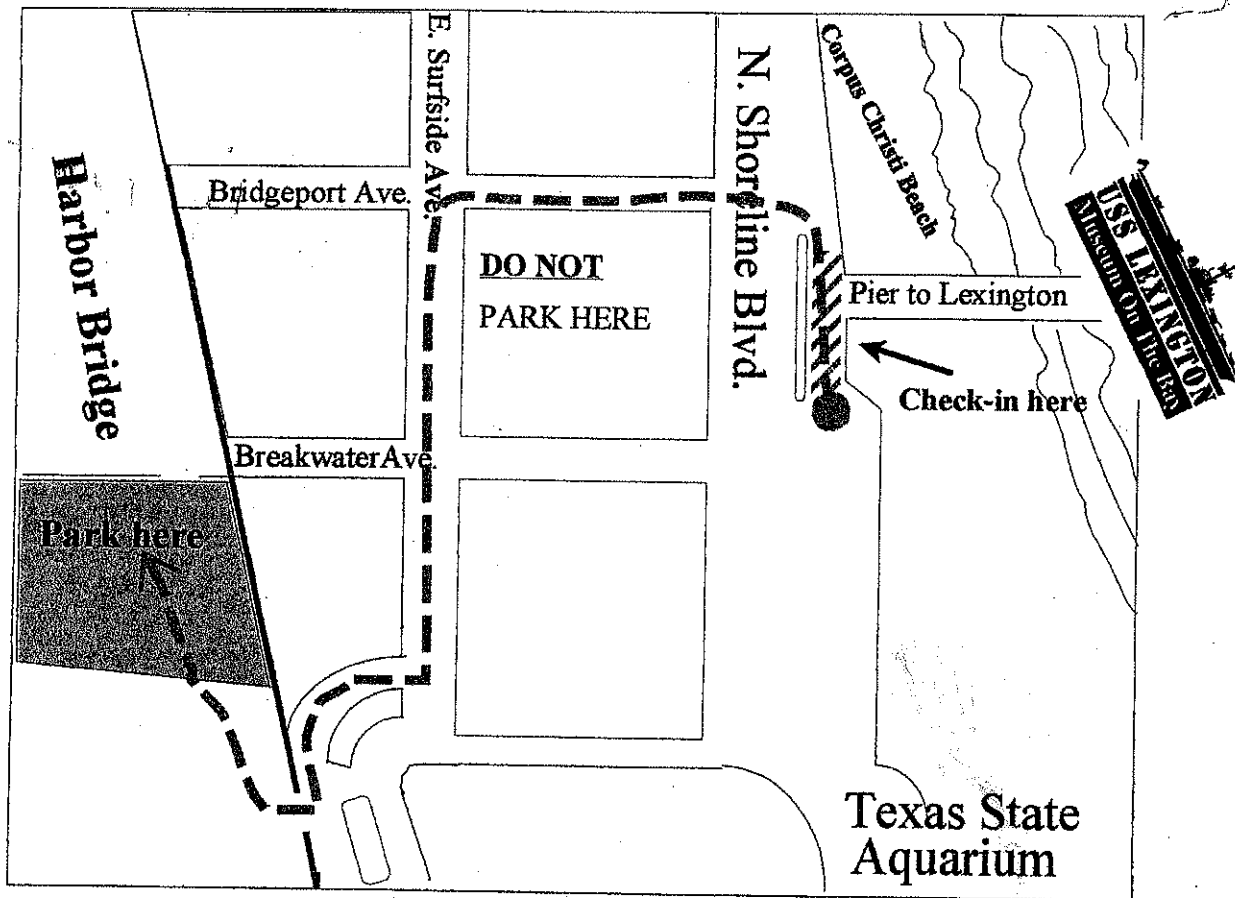

Lexington Live Aboard Check-in and Parking

Please drive in caravan to have all your vehicles arrive simultaneously.

Check-in at base of pier and unload all camping gear.

Follow dotted line to Parking area under the Harbor Bridge. Night time security is provided in the grey area on map below on nights when we have large groups. Please park your vehicles as close to the exit of the parking area as possible.